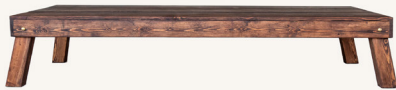

**FOLDABLE
PICNIC TABLE**

Price: $85/Day
Dimensions (LxWxH): 6' x 33" x 14"
(~4" thick when folded down)
Quantity: 6 (seats 6-8 people/table)