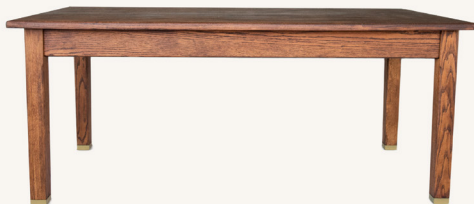

**RUSTIC DARK WALNUT  
FARMHOUSE TABLE**

**Price:** \$95/Day

**Dimensions (LxWxH):** 6' x 33" x 30"

(table ~4" thick when folded down + 2 sawhorses with total dimensions of 38"H x 24"W x 32" stacked)

**Quantity:** 6 (seats 6-8 people/table)

**FOLDABLE  
PICNIC TABLE**

**Price:** \$85/Day

**Dimensions (LxWxH):** 6' x 33" x 14"

(~4" thick when folded down)

**Quantity:** 6 (seats 6-8 people/table)

**FARMHOUSE TABLE  
WITH BRONZE FEET**

**Price:** \$105/Day

**Dimensions (LxWxH):** 6' x 3' x 30"

(~6" thick when folded down)

**Quantity:** 1

**VICTORIAN EASTLAKE  
MARBLE SIDE TABLE**

**Price:** \$55/Day

**Dimensions (LxWxH):** 28" x 20" x 30"

**Quantity:** 1

**ROMANTIC MARBLE  
SIDE TABLE**

Price: \$45/Day  
Dimensions (LxWxH): 40" x 13" x 31"  
Quantity: 1

**ROUND VINTAGE  
GOLDEN SIDE TABLE**

Price: \$45/Day  
Dimensions (WxH): 18" x 26"  
Quantity: 1

**DARK WALNUT  
FOLDING CHAIRS**

Price: \$15/Day  
Dimensions (WxHxD): 17.5" x 31" x 18"  
(~2" thick when folded down)  
Height to seat: 18"  
Quantity: 50